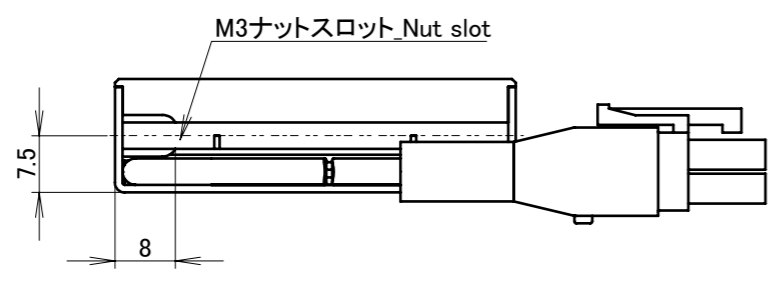

M3ナットスロット_Nut Slot
(2:1)

ELP-04NV
 ①:茶_brown (+)
 ②:NC
 ③:青_blue (-)
 ④:NC

入力電圧_Input Voltage : DC 48V
 ピーク電流_Peak current : 12A
 質量_Mass : 0.06kg (概算_Approx.)

※常時点灯しないで下さい。この照明には点灯条件に制限があります。
 点灯条件: パルス幅 500 μs以下、デューティー比1%以下
 Do not light up the illuminator continuously.
 This illuminator has some restrictions for lighting-up condition.
 Please keep strictly the duty cycle under 1% and pulse width under 500 μs.

UNIT:mm

REVISION	DATE	DESCRIPTION	REVISED
000			

ISSUE DATE	SCALE	APPROVED	NAME
2023/01/27	1:1	Y.MOTOIE	TH-PF-51X51SW
	SHEET SIZE	CHECKED	DRAWING NAME
	A3	H.SUN	外觀図_Outline
	PROJECTION	DESIGNED	DRAWING No.
		K.FUNAKI	UA42482-G
		DRAWN	REVISION
		K.FUNAKI	000