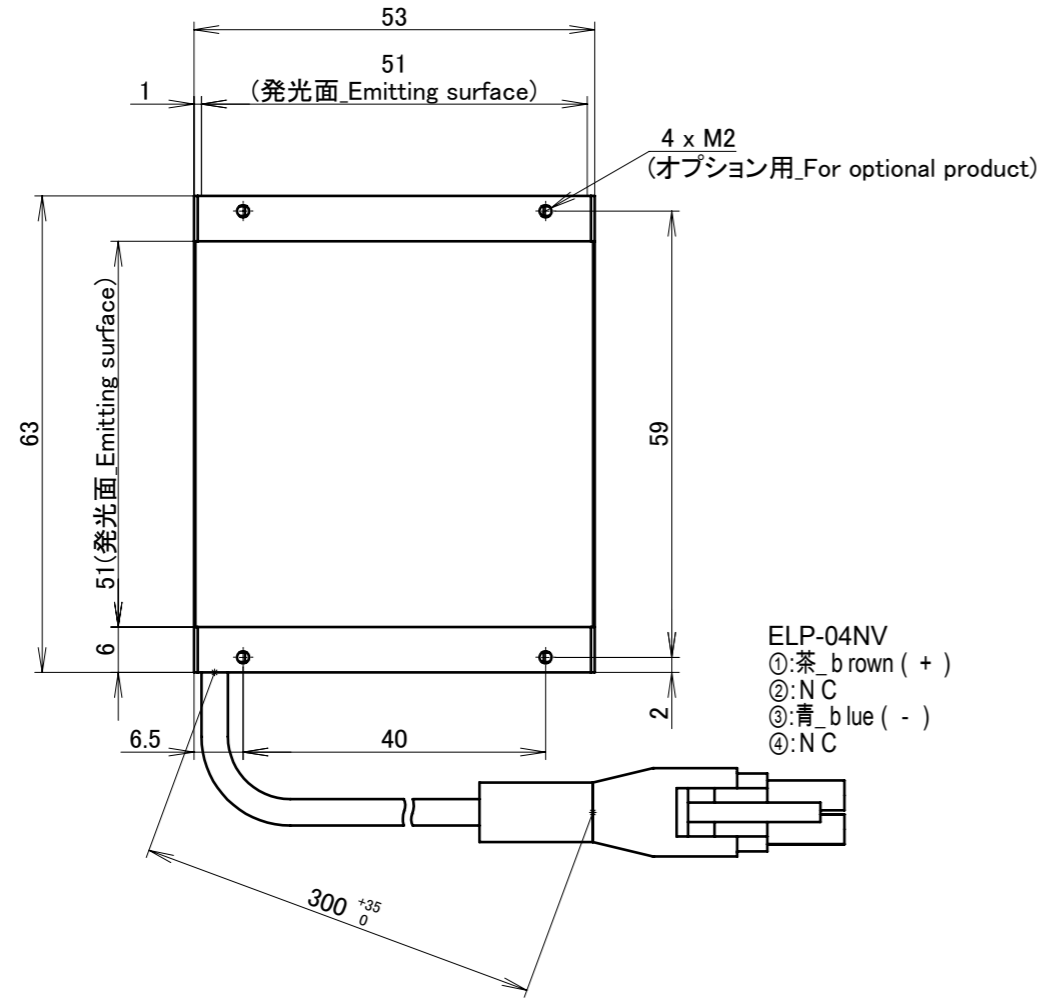

M3ナットスロット_Nut Slot
(2:1)

ELP-04NV
 ①:茶_brown (+)
 ②:NC
 ③:青_blue (-)
 ④:NC

入力電圧_Input Voltage : DC 48V
 ピーク電流_Peak current : 12A
 質量_Mass : 0.06kg (概算_Approx.)

※常時点灯しないで下さい。この照明には点灯条件に制限があります。
 点灯条件: パルス幅 500 μs以下、デューティー比1%以下
 Do not light up the illuminator continuously.
 This illuminator has some restrictions for lighting-up condition.
 Please keep strictly the duty cycle under 1% and pulse width under 500 μs.

UNIT:mm

REVISION	DATE	DESCRIPTION	REVISED
000			

ISSUE DATE	SCALE	APPROVED	NAME
2023/01/27	1:1	Y.MOTOIE	TH-PF-51X51SW
	SHEET SIZE	CHECKED	DRAWING NAME
	A3	H.SUN	外觀図_Outline
	PROJECTION	DESIGNED	DRAWING No.
		K.FUNAKI	UA42482-G
		DRAWN	REVISION
		K.FUNAKI	000