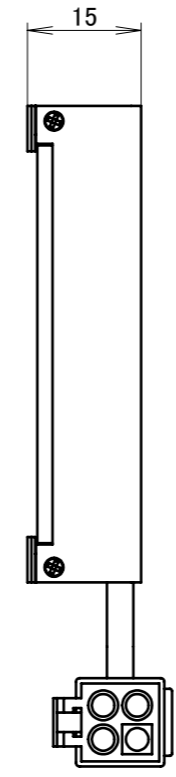

M3ナットスロット_Nut Slot
(2:1)

ELP-04NV
 ①:茶_brown (+)
 ②:NC
 ③:青_blue (-)
 ④:NC

入力電圧_Input Voltage : DC 48V
 ピーク電流_Peak current : 12A
 質量_Mass : 0.06kg (概算_Approx.)

※常時点灯しないで下さい。この照明には点灯条件に制限があります。
 点灯条件: パルス幅 500 μs以下、デューティー比1%以下
 Do not light up the illuminator continuously.
 This illuminator has some restrictions for lighting-up condition.
 Please keep strictly the duty cycle under 1% and pulse width under 500 μs.

UNIT:mm

REVISION	DATE	DESCRIPTION	REVISED
000			

ISSUE DATE	SCALE	APPROVED	NAME
2023/01/27	1:1	Y.MOTOIE	TH-PF-51X51SW
	SHEET SIZE	CHECKED	DRAWING NAME
	A3	H.SUN	外觀図_Outline
	PROJECTION	DESIGNED	DRAWING No.
		K.FUNAKI	UA42482-G
		DRAWN	REVISION
		K.FUNAKI	000