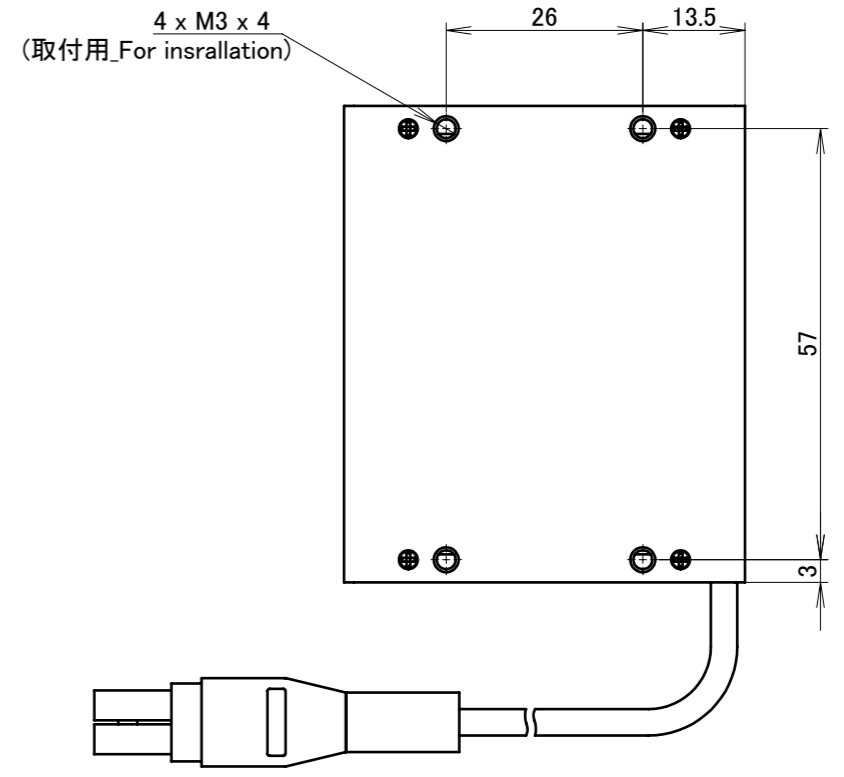

M3ナットスロット_Nut Slot
(2:1)

ELP-04NV
 ①:茶_brown (+)
 ②:NC
 ③:青_blue (-)
 ④:NC

入力電圧_Input Voltage : DC 48V
 ピーク電流_Peak current : 12A
 質量_Mass : 0.06kg (概算_Approx.)

※常時点灯しないで下さい。この照明には点灯条件に制限があります。
 点灯条件: パルス幅 500 μs以下、デューティー比1%以下
 Do not light up the illuminator continuously.
 This illuminator has some restrictions for lighting-up condition.
 Please keep strictly the duty cycle under 1% and pulse width under 500 μs.

UNIT:mm

REVISION	DATE	DESCRIPTION	REVISED
000			

ISSUE DATE	SCALE	APPROVED	NAME
2023/01/27	1:1	Y.MOTOIE	TH-PF-51X51SW
	SHEET SIZE	CHECKED	DRAWING NAME
	A3	H.SUN	外觀図_Outline
	PROJECTION	DESIGNED	DRAWING No.
		K.FUNAKI	UA42482-G
		DRAWN	REVISION
		K.FUNAKI	000